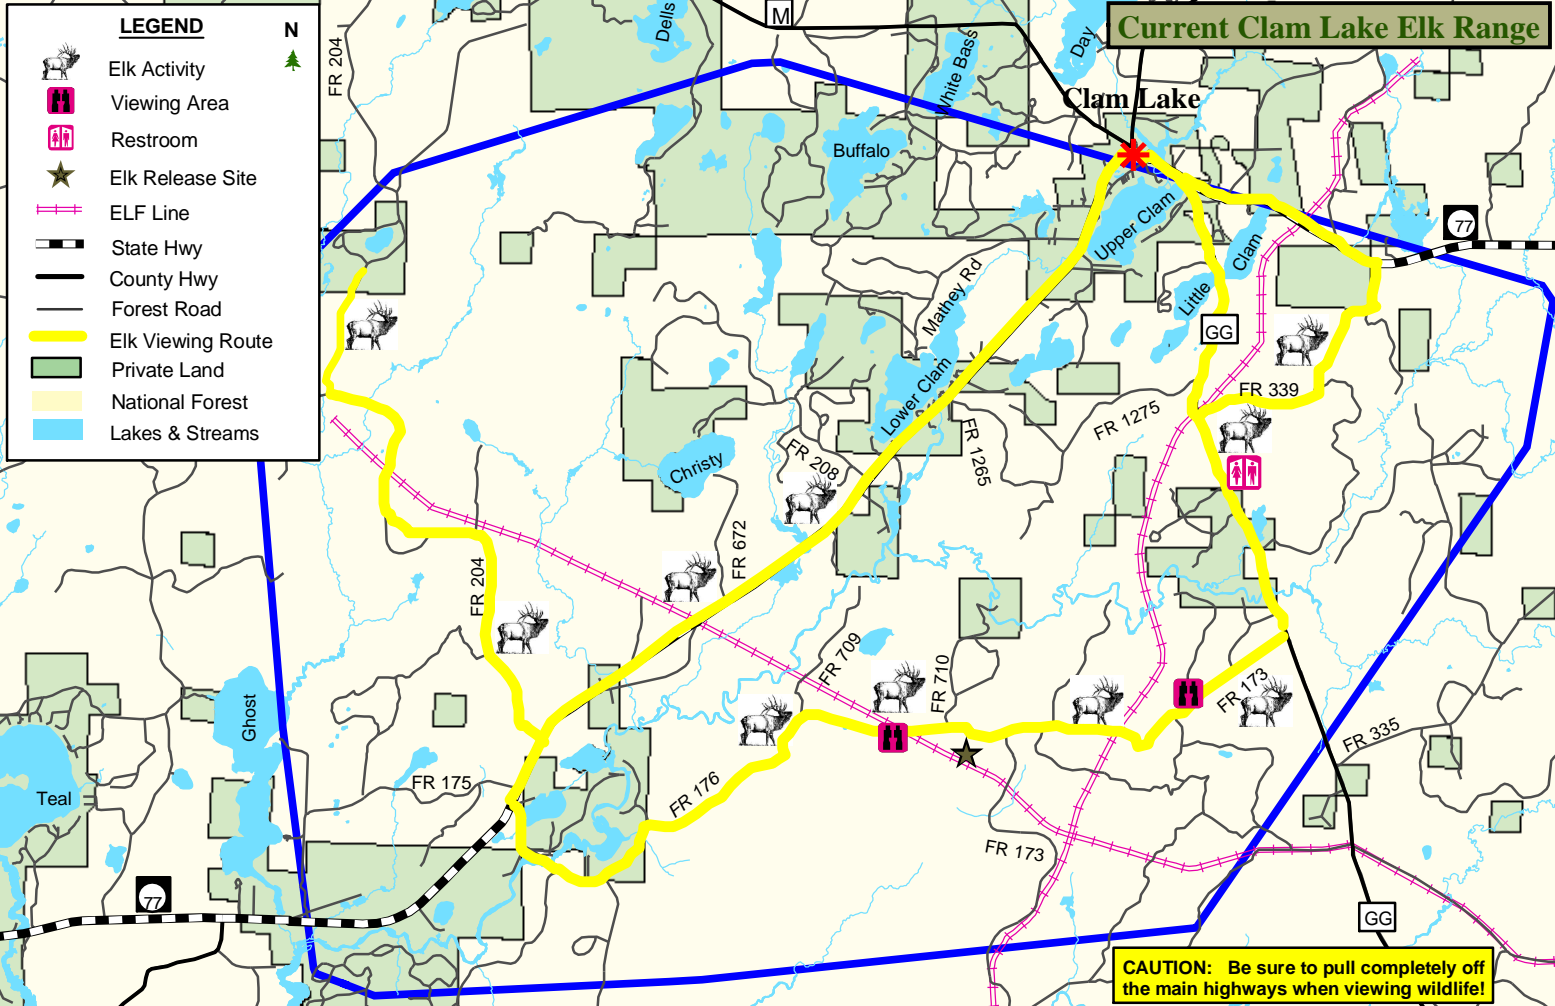

Current Clam Lake Elk Range

- LEGEND**
- Elk Activity
 - Viewing Area
 - Restroom
 - Elk Release Site
 - ELF Line
 - State Hwy
 - County Hwy
 - Forest Road
 - Elk Viewing Route
 - Private Land
 - National Forest
 - Lakes & Streams

CAUTION: Be sure to pull completely off the main highways when viewing wildlife!